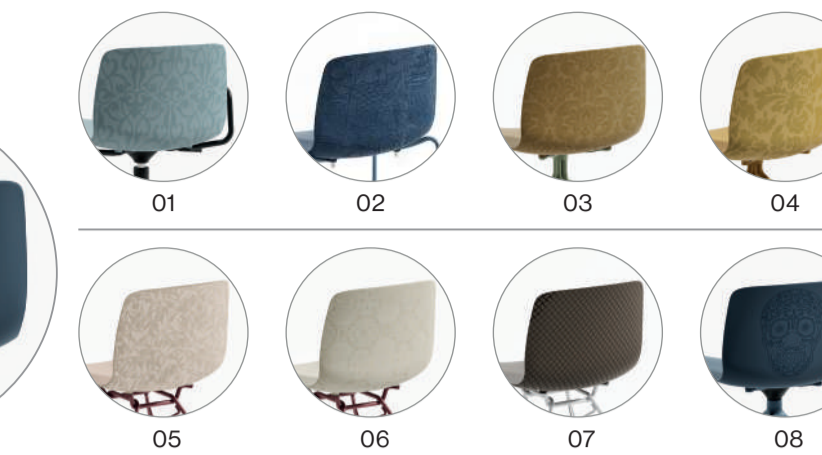

Alfa - Second Skin