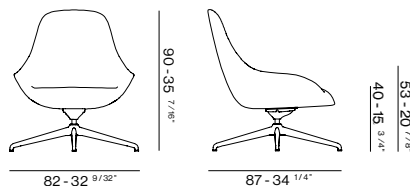

Poltrona lounge rivestita con scocca in poliuretano e base girevole 4 razze "Office" in alluminio verniciato

Upholstered lounge armchair with polyurethane shell and 4 star swivel "Office" base in varnished aluminium