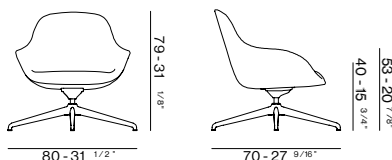

Poltrona lounge rivestita con scocca in poliuretano e base girevole 4 razze "Office" in alluminio verniciato

Upholstered lounge armchair with polyurethane shell and 4 star swivel "Office" base in varnished aluminium